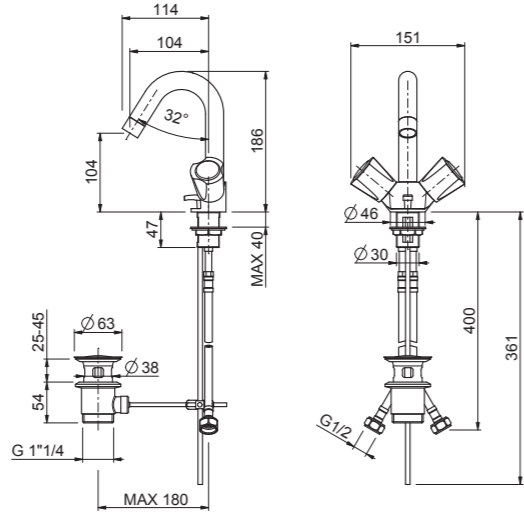

S020081 - pillar cock

S036509 - mini shower

# Atlanta technical drawings

S020105 - basin

S020151 - bath

S020108 - bidet

S020102 - wall sink

S020101 - bath

S020107 - sink

Atlanta technical drawings

S020103 - bridge

S013212 - bibcock

S020182 - pillar cock

S052002 - angle valve

S020183 - wall cock

stop cock

1/2" - S053271

3/4" - S053272