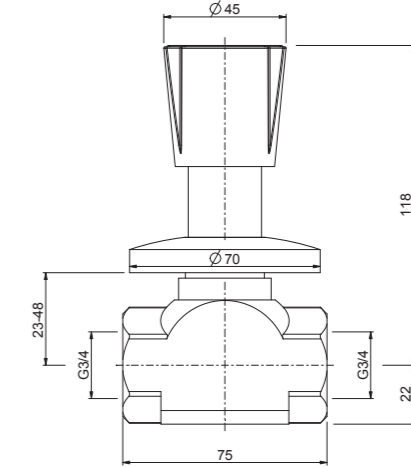

S020003 - bridge

S020083 - wall cock

S013202 - bibcock

S020082 - cooler cock

stop cock

1/2" - S053261

3/4" - S053262

1" - S053263