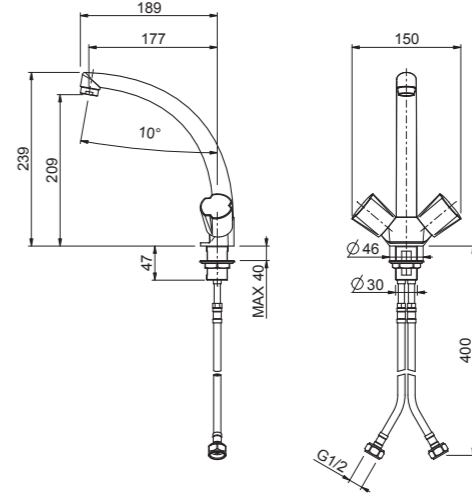

# Tiffany technical drawings

S052020 - angle valve

S036510 - mini shower

# Claris technical drawings

S036507 - mini shower

Costa technical drawings

S020005 - basin

S020002 - wall sink

S020051 - bath

S020007 - sink

S020001 - bath

S020003 - bridge

S020083 - wall cock

S013202 - bibcock

S020082 - cooler cock

stop cock

1/2" - S053261

3/4" - S053262

1" - S053263