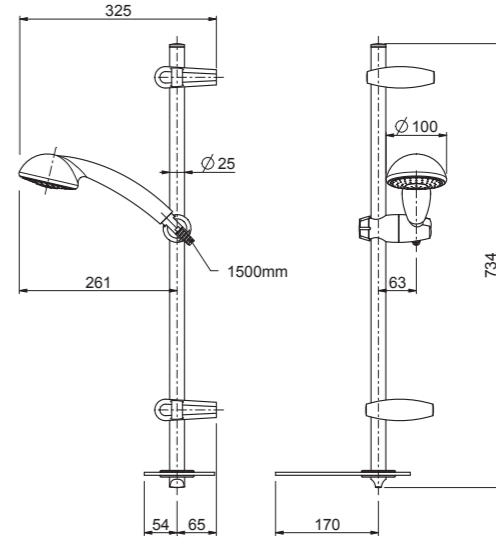

# Corina technical drawings

S0200057 - sink

S052010 - angle valve

S036504 - mini shower

S036004 - sliding shower