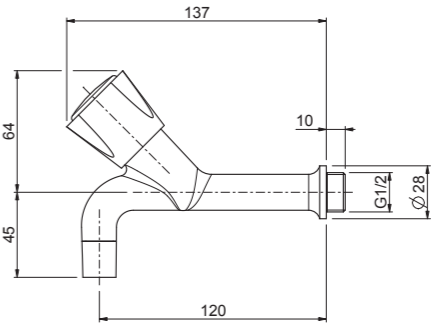

# Atlanta technical drawings

S020105 - basin

S020151 - bath

S020108 - bidet

S020102 - wall sink

S020101 - bath

S020107 - sink

Atlanta technical drawings

S020103 - bridge

S013212 - bibcock

S020182 - pillar cock

S052002 - angle valve

S020183 - wall cock

stop cock

1/2" - S053271

3/4" - S053272