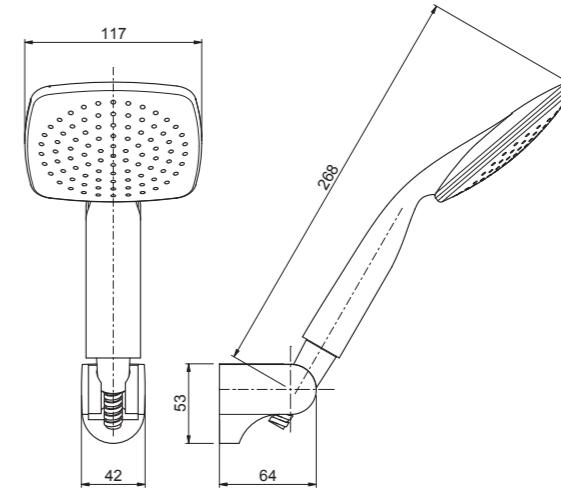

# Phantom technical drawings

S0200045 - basin

S0200041 - built-in shower

S0200048 - bidet

S0200042 - sink

S0200049 - bath

S036508 - mini shower

# Corina technical drawings

S0200055 - basin

S0200060 - external shower

S0200058 - bidet

S0200051 - built-in shower

S0200059 - bath

S0200052 - wall sink