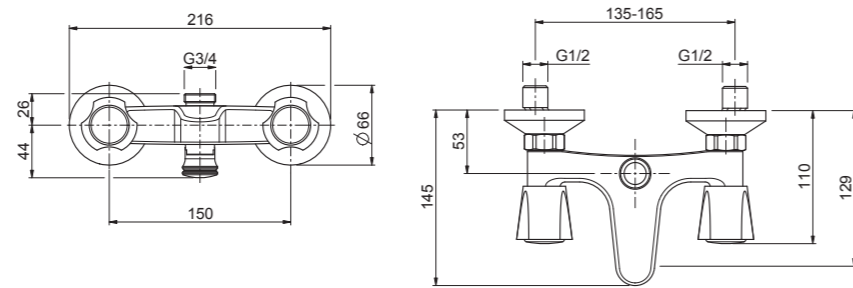

# Atlanta technical drawings

S020105 - basin

S020151 - bath

S020108 - bidet

S020102 - wall sink

S020101 - bath

S020107 - sink

Atlanta technical drawings

S020103 - bridge

S013212 - bibcock

S020182 - pillar cock

S052002 - angle valve

S020183 - wall cock

stop cock

1/2" - S053271

3/4" - S053272