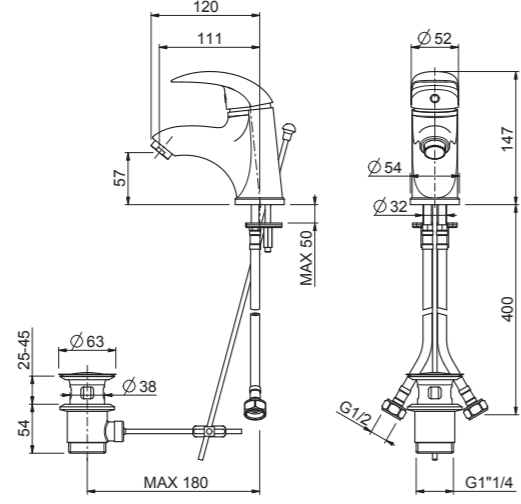

# Corina technical drawings

S0200055 - basin

S0200060 - external shower

S0200058 - bidet

S0200051 - built-in shower

S0200059 - bath

S0200052 - wall sink

# Corina technical drawings

S0200057 - sink

S052010 - angle valve

S036504 - mini shower

S036004 - sliding shower

# Tiffany technical drawings

S020025 - basin

S020021 - external shower

S020028 - bidet

S020027 - sink

S020029 - bath

S020022 - wall sink

# Tiffany technical drawings

S052020 - angle valve

S036510 - mini shower