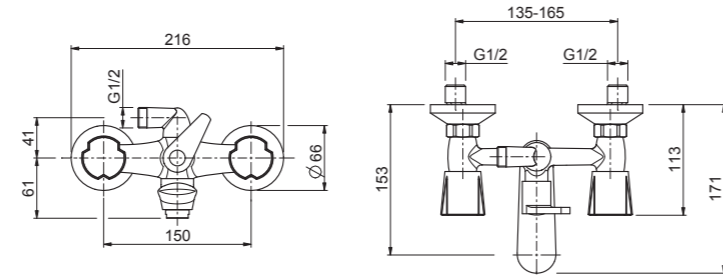

# Claris technical drawings

S036507 - mini shower

Costa technical drawings

S020005 - basin

S020002 - wall sink

S020051 - bath

S020007 - sink

S020001 - bath