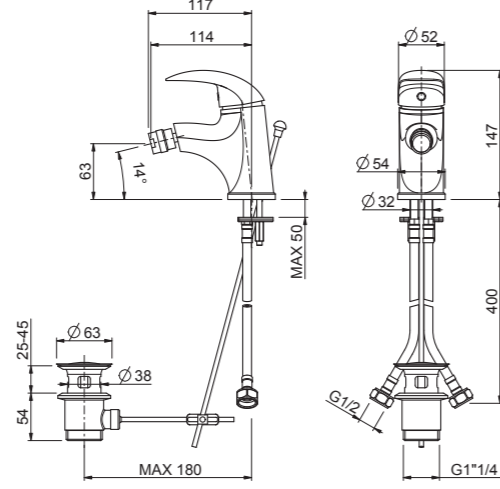

# Corina technical drawings

S0200057 - sink

S052010 - angle valve

S036504 - mini shower

S036004 - sliding shower

# Tiffany technical drawings

S020025 - basin

S020021 - external shower

S020028 - bidet

S020027 - sink

S020029 - bath

S020022 - wall sink

# Tiffany technical drawings

S052020 - angle valve

S036510 - mini shower