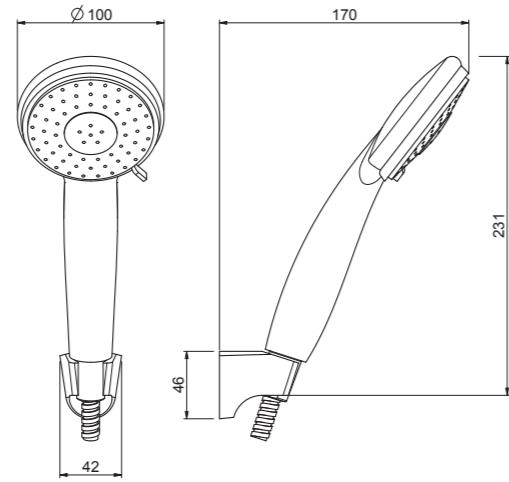

# Corina technical drawings

S0200057 - sink

S052010 - angle valve

S036504 - mini shower

S036004 - sliding shower

# Tiffany technical drawings

S020025 - basin

S020021 - external shower

S020028 - bidet

S020027 - sink

S020029 - bath

S020022 - wall sink

# Tiffany technical drawings

S052020 - angle valve

S036510 - mini shower