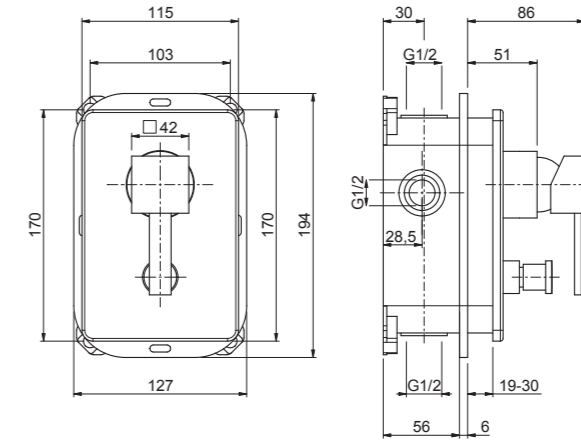

# Claris technical drawings

S0200025 - basin

S0200030 - external shower

S0200028 - bidet

S0200021 - built-in shower

S0200029 - bath

S0200027 - sink