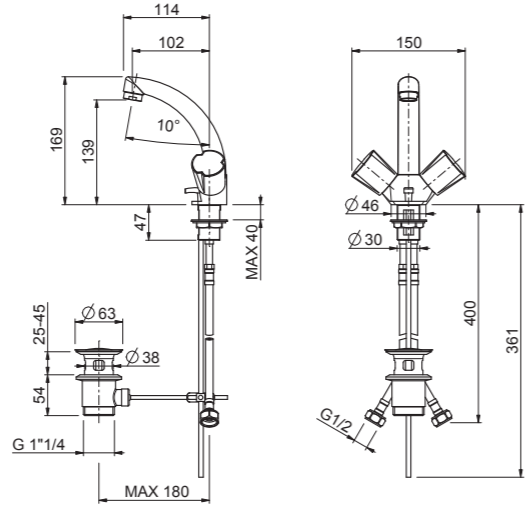

# Tiffany technical drawings

S052020 - angle valve

S036510 - mini shower

# Claris technical drawings

S036507 - mini shower

Costa technical drawings

S020005 - basin

S020002 - wall sink

S020051 - bath

S020007 - sink

S020001 - bath

S020003 - bridge

S020083 - wall cock

S013202 - bibcock

S020082 - cooler cock

stop cock

1/2" - S053261

3/4" - S053262

1" - S053263