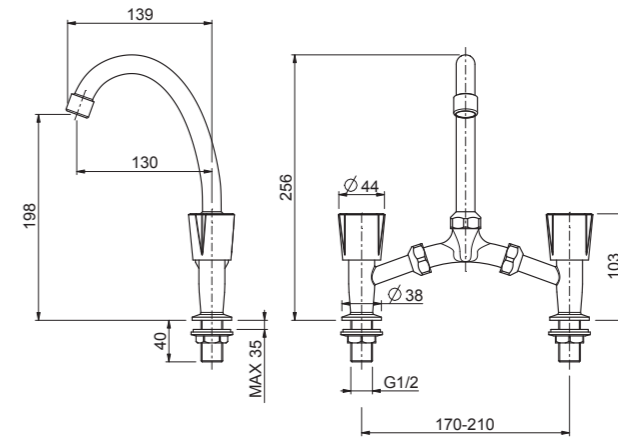

# Tiffany technical drawings

S052020 - angle valve

S036510 - mini shower

# Claris technical drawings

S036507 - mini shower

Costa technical drawings

S020005 - basin

S020002 - wall sink

S020051 - bath

S020007 - sink

S020001 - bath

S020003 - bridge

S020083 - wall cock

S013202 - bibcock

S020082 - cooler cock

stop cock

1/2" - S053261

3/4" - S053262

1" - S053263