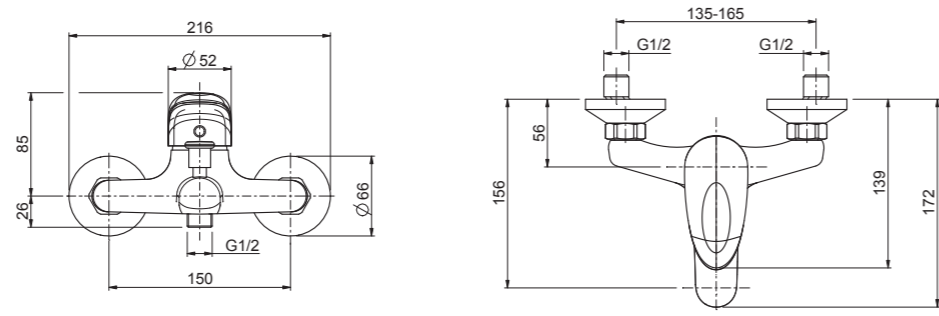

# Corina technical drawings

S0200057 - sink

S052010 - angle valve

S036504 - mini shower

S036004 - sliding shower

# Tiffany technical drawings

S020025 - basin

S020021 - external shower

S020028 - bidet

S020027 - sink

S020029 - bath

S020022 - wall sink

# Tiffany technical drawings

S052020 - angle valve

S036510 - mini shower