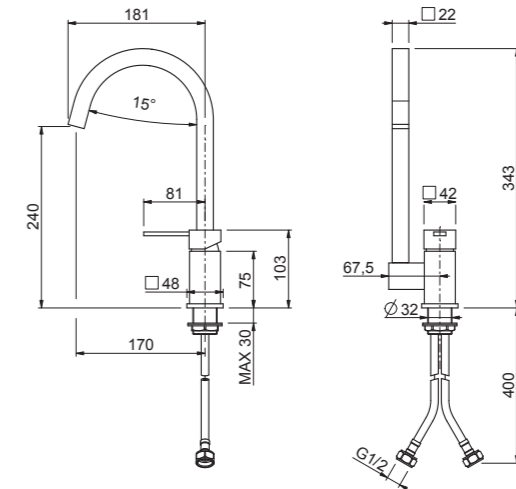

# Tiffany technical drawings

S052020 - angle valve

S036510 - mini shower

# Claris technical drawings

S0200025 - basin

S0200030 - external shower

S0200028 - bidet

S0200021 - built-in shower

S0200029 - bath

S0200027 - sink