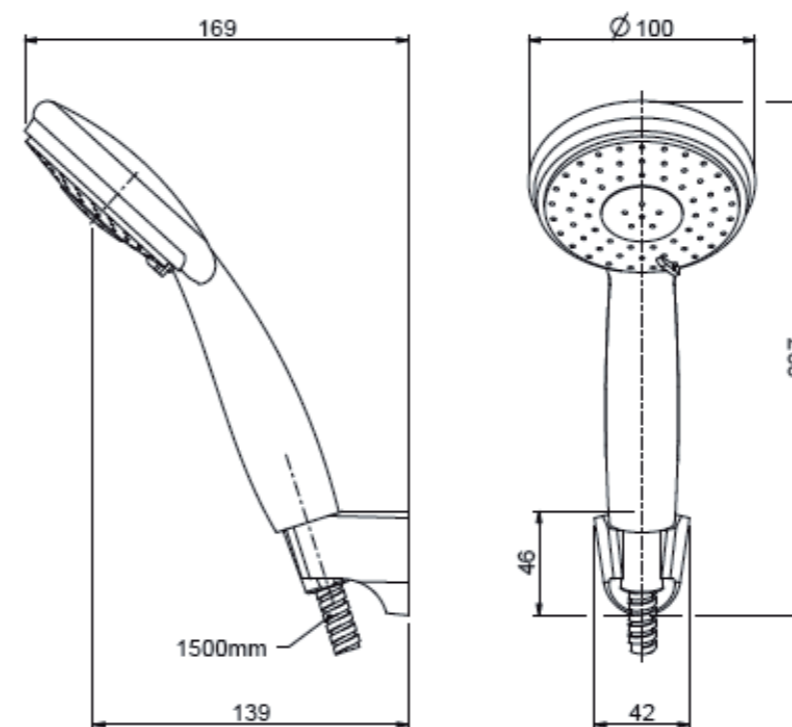

S036505 - mini shower