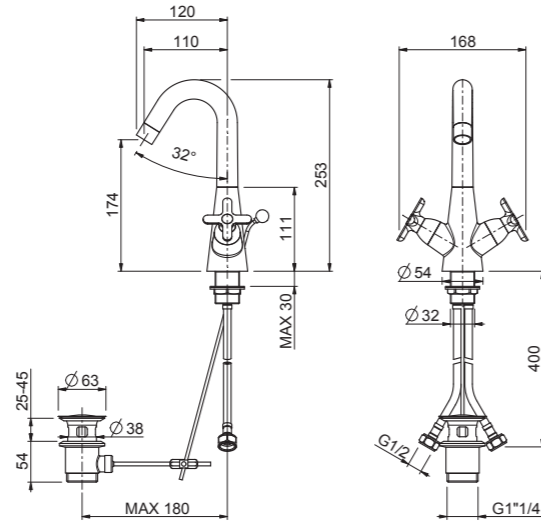

# Atlanta technical drawings

S020105 - basin

S020151 - bath

S020108 - bidet

S020102 - wall sink

S020101 - bath

S020107 - sink

Atlanta technical drawings

S020103 - bridge

S013212 - bibcock

S020182 - pillar cock

S052002 - angle valve

S020183 - wall cock

stop cock

1/2" - S053271

3/4" - S053272

1" - S053273

sliding shower  
S036003

S036505 - mini shower

# Delta technical drawings

S020205 - basin

S020202 - wall sink

S020208 - bidet

S020207 - sink

S020201 - bath

S036506 - mini shower

sliding shower  
S036005