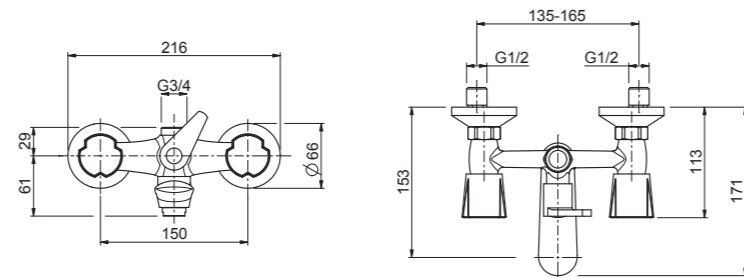

# Claris technical drawings

S036507 - mini shower

Costa technical drawings

S020005 - basin

S020002 - wall sink

S020051 - bath

S020007 - sink

S020001 - bath