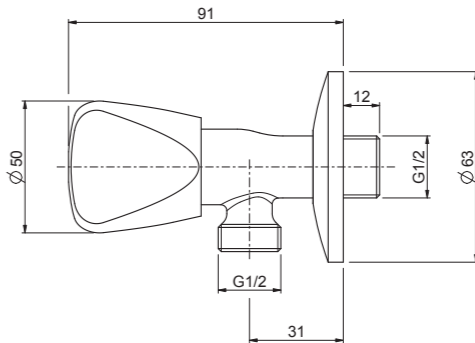

# Atlanta technical drawings

S020105 - basin

S020151 - bath

S020108 - bidet

S020102 - wall sink

S020101 - bath

S020107 - sink

Atlanta technical drawings

S020103 - bridge

S013212 - bibcock

S020182 - pillar cock

S052002 - angle valve

S020183 - wall cock

stop cock

1/2" - S053271

3/4" - S053272