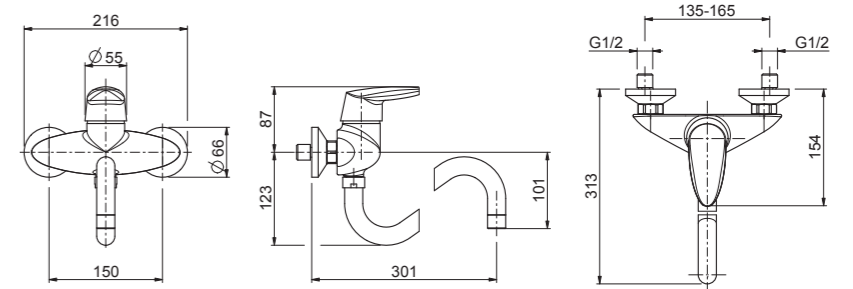

# Corina technical drawings

S0200055 - basin

S0200060 - external shower

S0200058 - bidet

S0200051 - built-in shower

S0200059 - bath

S0200052 - wall sink

# Corina technical drawings

S0200057 - sink

S052010 - angle valve

S036504 - mini shower

S036004 - sliding shower