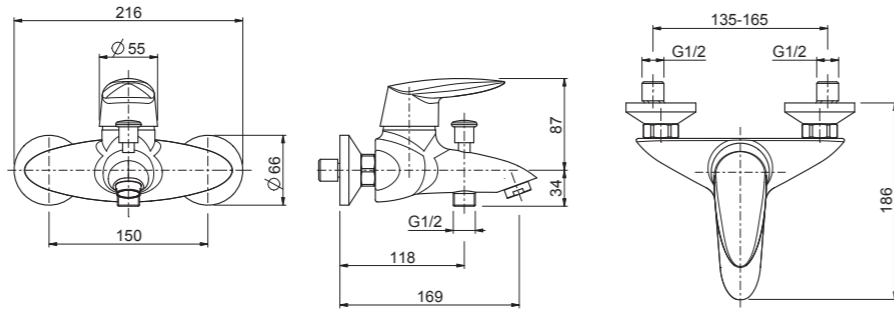

# Corina technical drawings

S0200055 - basin

S0200060 - external shower

S0200058 - bidet

S0200051 - built-in shower

S0200059 - bath

S0200052 - wall sink

# Corina technical drawings

S0200057 - sink

S052010 - angle valve

S036504 - mini shower

S036004 - sliding shower