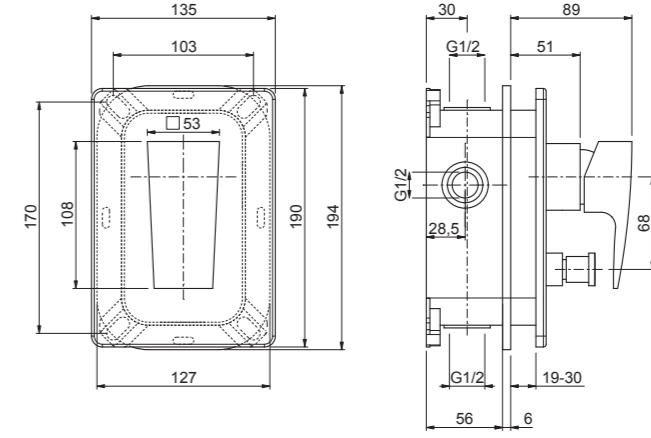

S0200041 - built-in shower