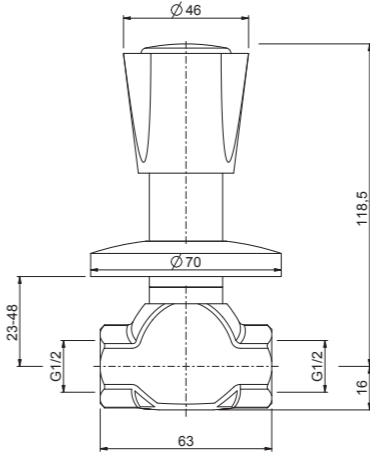

# Atlanta technical drawings

S020105 - basin

S020151 - bath

S020108 - bidet

S020102 - wall sink

S020101 - bath

S020107 - sink

Atlanta technical drawings

S020103 - bridge

S013212 - bibcock

S020182 - pillar cock

S052002 - angle valve

S020183 - wall cock

stop cock

1/2" - S053271

3/4" - S053272