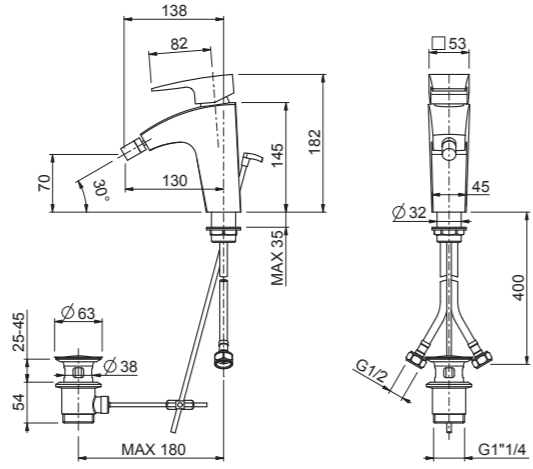

S0200048 - bidet