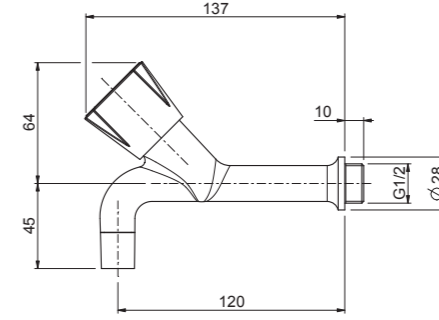

S013202 - bibcock