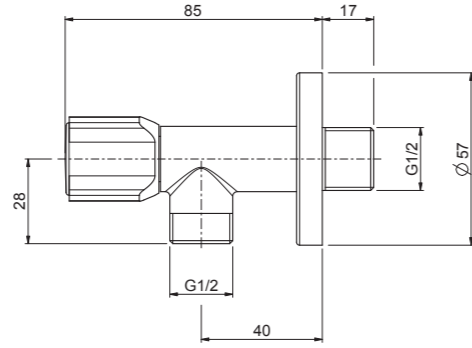

S052010 - angle valve