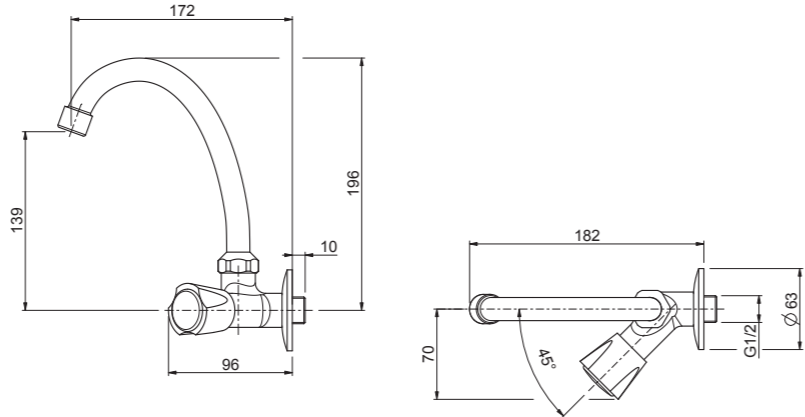

# Atlanta technical drawings

S020105 - basin

S020151 - bath

S020108 - bidet

S020102 - wall sink

S020101 - bath

S020107 - sink

Atlanta technical drawings

S020103 - bridge

S013212 - bibcock

S020182 - pillar cock

S052002 - angle valve

S020183 - wall cock

stop cock

1/2" - S053271

3/4" - S053272