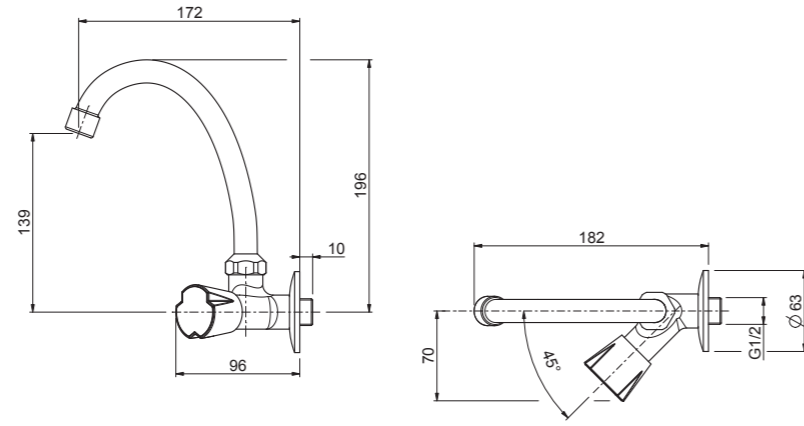

S020083 - wall cock