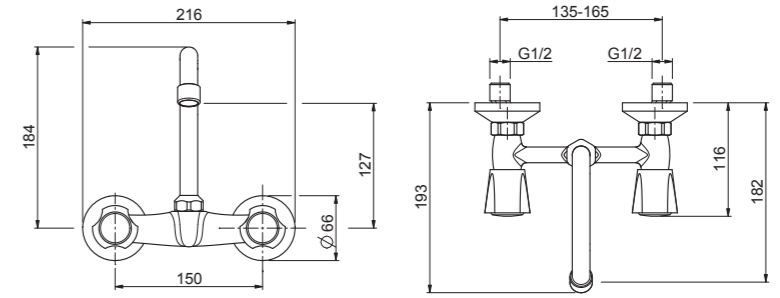

# Atlanta technical drawings

S020105 - basin

S020151 - bath

S020108 - bidet

S020102 - wall sink

S020101 - bath

S020107 - sink

Atlanta technical drawings

S020103 - bridge

S013212 - bibcock

S020182 - pillar cock

S052002 - angle valve

S020183 - wall cock

stop cock

1/2" - S053271

3/4" - S053272