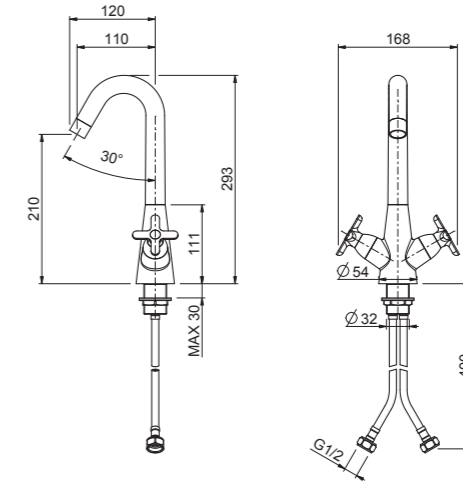

# Atlanta technical drawings

S020105 - basin

S020151 - bath

S020108 - bidet

S020102 - wall sink

S020101 - bath

S020107 - sink

Atlanta technical drawings

S020103 - bridge

S013212 - bibcock

S020182 - pillar cock

S052002 - angle valve

S020183 - wall cock

stop cock

1/2" - S053271

3/4" - S053272

1" - S053273

sliding shower  
S036003

S036505 - mini shower

# Delta technical drawings

S020205 - basin

S020202 - wall sink

S020208 - bidet

S020207 - sink

S020201 - bath

S036506 - mini shower

sliding shower  
S036005