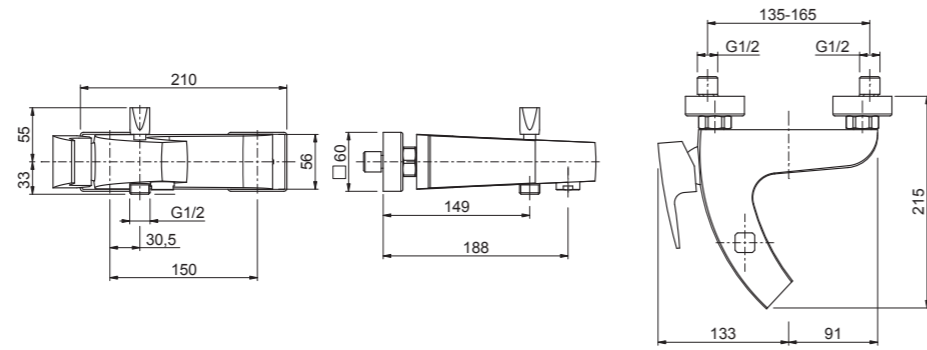

S0200049 - bath

S036508 - mini shower