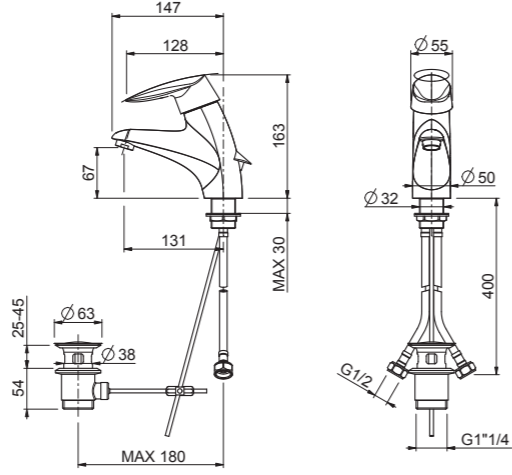

# Phantom technical drawings

S0200045 - basin

S0200041 - built-in shower

S0200048 - bidet

S0200042 - sink

S0200049 - bath

S036508 - mini shower

# Corina technical drawings

S0200055 - basin

S0200060 - external shower

S0200058 - bidet

S0200051 - built-in shower

S0200059 - bath

S0200052 - wall sink

# Corina technical drawings

S0200057 - sink

S052010 - angle valve

S036504 - mini shower

S036004 - sliding shower