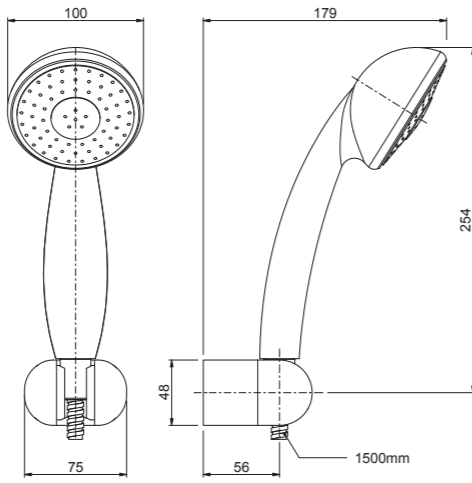

# Corina technical drawings

S0200055 - basin

S0200060 - external shower

S0200058 - bidet

S0200051 - built-in shower

S0200059 - bath

S0200052 - wall sink

# Corina technical drawings

S0200057 - sink

S052010 - angle valve

S036504 - mini shower

S036004 - sliding shower

# Tiffany technical drawings

S020025 - basin

S020021 - external shower

S020028 - bidet

S020027 - sink

S020029 - bath

S020022 - wall sink