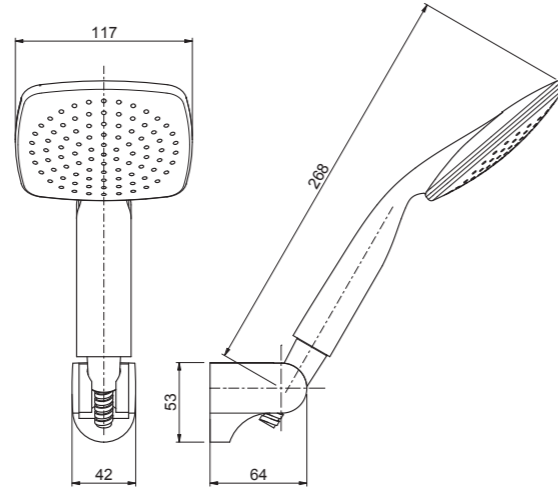

Claris technical drawings

S036507 - mini shower