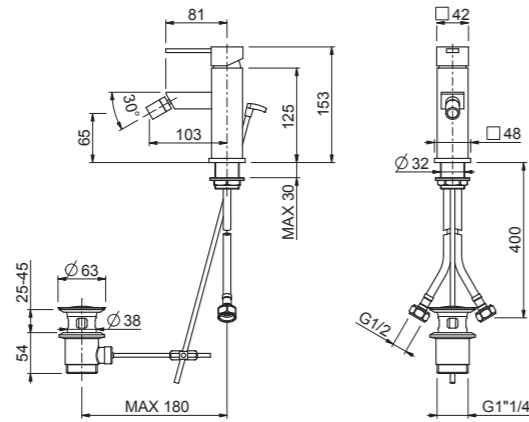

# Tiffany technical drawings

S052020 - angle valve

S036510 - mini shower

# Claris technical drawings

S0200025 - basin

S0200030 - external shower

S0200028 - bidet

S0200021 - built-in shower

S0200029 - bath

S0200027 - sink