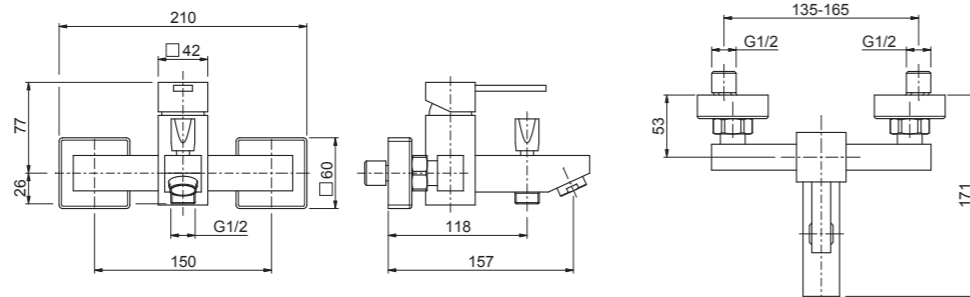

# Claris technical drawings

S0200025 - basin

S0200030 - external shower

S0200028 - bidet

S0200021 - built-in shower

S0200029 - bath

S0200027 - sink