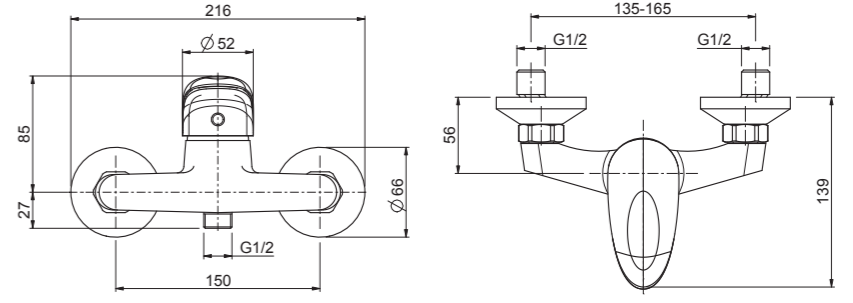

# Corina technical drawings

S0200057 - sink

S052010 - angle valve

S036504 - mini shower

S036004 - sliding shower

# Tiffany technical drawings

S020025 - basin

S020021 - external shower

S020028 - bidet

S020027 - sink

S020029 - bath

S020022 - wall sink