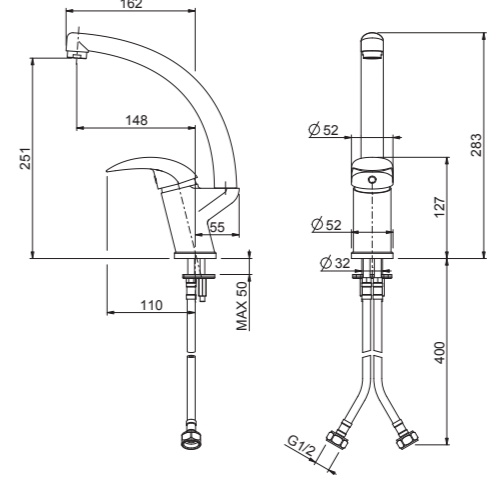

# Corina technical drawings

S0200057 - sink

S052010 - angle valve

S036504 - mini shower

S036004 - sliding shower

# Tiffany technical drawings

S020025 - basin

S020021 - external shower

S020028 - bidet

S020027 - sink

S020029 - bath

S020022 - wall sink

# Tiffany technical drawings

S052020 - angle valve

S036510 - mini shower