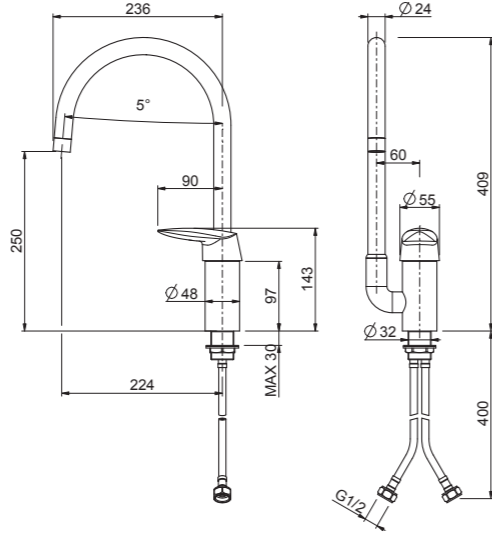

# Corina technical drawings

S0200055 - basin

S0200060 - external shower

S0200058 - bidet

S0200051 - built-in shower

S0200059 - bath

S0200052 - wall sink

# Corina technical drawings

S0200057 - sink

S052010 - angle valve

S036504 - mini shower

S036004 - sliding shower

# Tiffany technical drawings

S052020 - angle valve

S036510 - mini shower