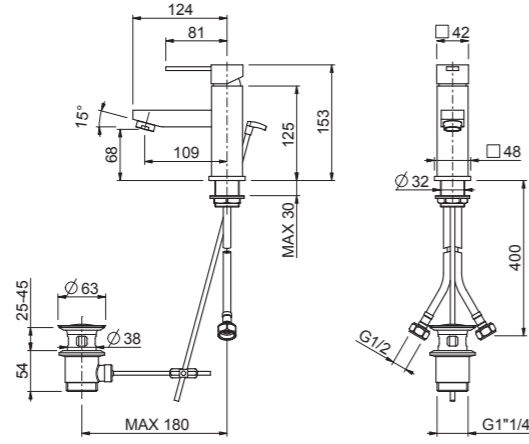

Claris technical drawings

S0200025 - basin