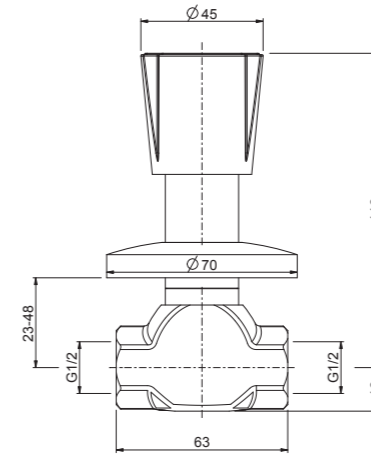

S020003 - bridge

S020083 - wall cock

S013202 - bibcock

S020082 - cooler cock

stop cock

1/2" - S053261

3/4" - S053262

1" - S053263