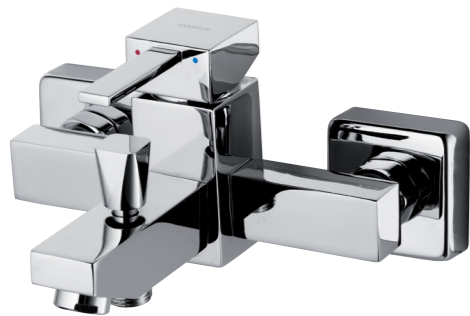

S0200029 - bath