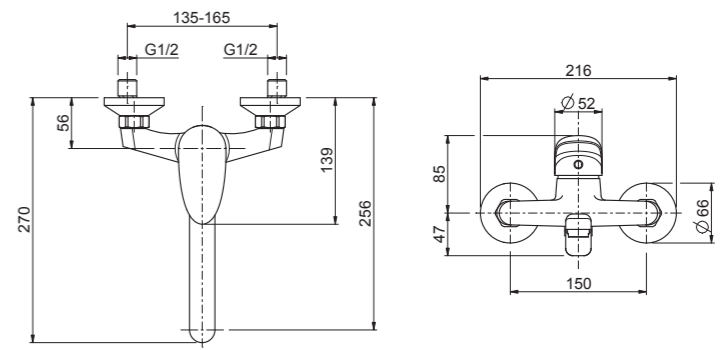

# Tiffany technical drawings

S020025 - basin

S020021 - external shower

S020028 - bidet

S020027 - sink

S020029 - bath

S020022 - wall sink

# Tiffany technical drawings

S052020 - angle valve

S036510 - mini shower