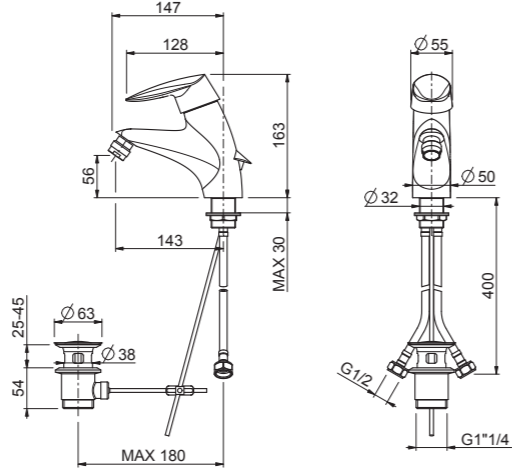

# Corina technical drawings

S0200055 - basin

S0200060 - external shower

S0200058 - bidet

S0200051 - built-in shower

S0200059 - bath

S0200052 - wall sink

# Corina technical drawings

S0200057 - sink

S052010 - angle valve

S036504 - mini shower

S036004 - sliding shower