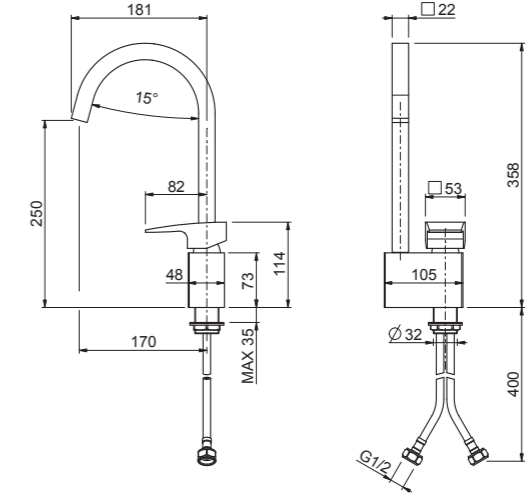

# Phantom technical drawings

S0200045 - basin

S0200041 - built-in shower

S0200048 - bidet

S0200042 - sink

S0200049 - bath

S036508 - mini shower

# Corina technical drawings

S0200055 - basin

S0200060 - external shower

S0200058 - bidet

S0200051 - built-in shower

S0200059 - bath

S0200052 - wall sink

# Corina technical drawings

S0200057 - sink

S052010 - angle valve

S036504 - mini shower

S036004 - sliding shower