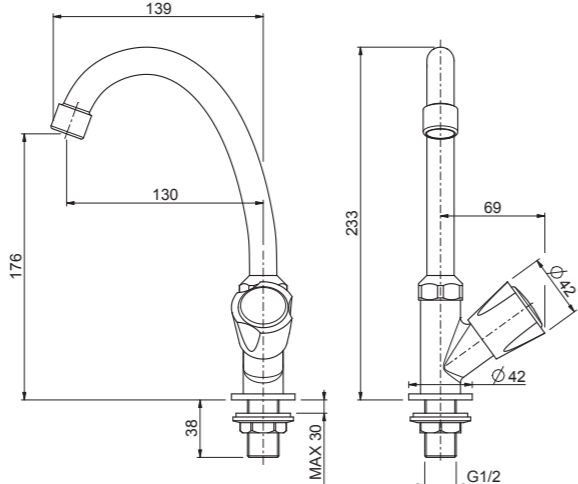

# Atlanta technical drawings

S020105 - basin

S020151 - bath

S020108 - bidet

S020102 - wall sink

S020101 - bath

S020107 - sink

Atlanta technical drawings

S020103 - bridge

S013212 - bibcock

S020182 - pillar cock

S052002 - angle valve

S020183 - wall cock

stop cock

1/2" - S053271

3/4" - S053272