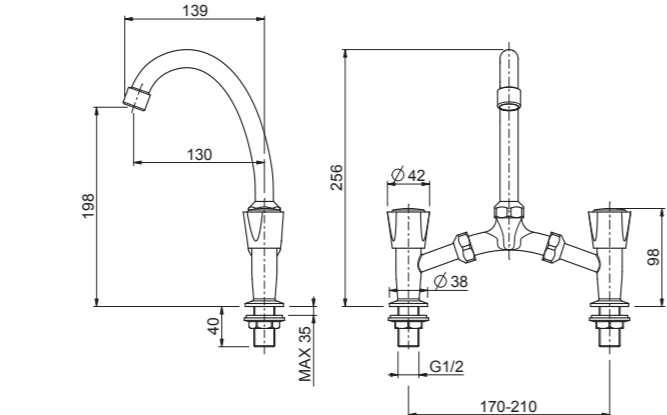

# Atlanta technical drawings

S020105 - basin

S020151 - bath

S020108 - bidet

S020102 - wall sink

S020101 - bath

S020107 - sink

Atlanta technical drawings

S020103 - bridge

S013212 - bibcock

S020182 - pillar cock

S052002 - angle valve

S020183 - wall cock

stop cock

1/2" - S053271

3/4" - S053272