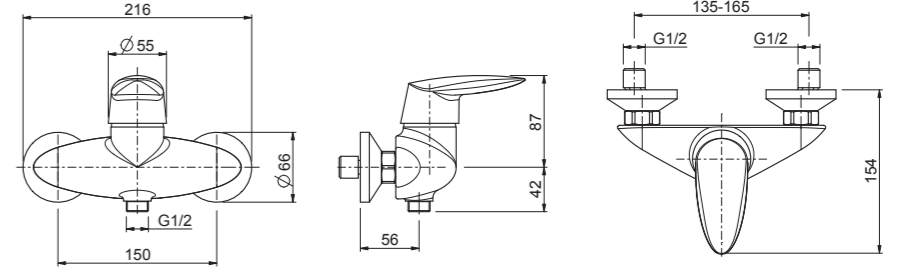

# Corina technical drawings

S0200055 - basin

S0200060 - external shower

S0200058 - bidet

S0200051 - built-in shower

S0200059 - bath

S0200052 - wall sink