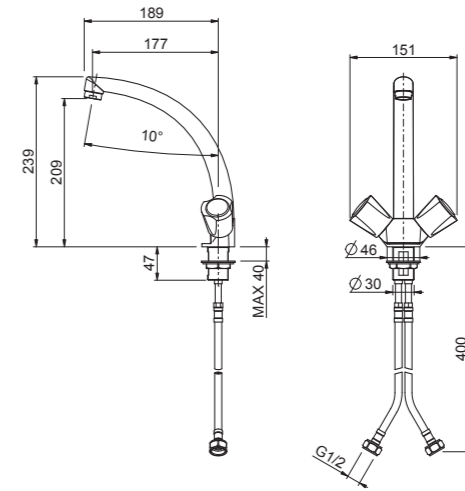

# Atlanta technical drawings

S020105 - basin

S020151 - bath

S020108 - bidet

S020102 - wall sink

S020101 - bath

S020107 - sink

Atlanta technical drawings

S020103 - bridge

S013212 - bibcock

S020182 - pillar cock

S052002 - angle valve

S020183 - wall cock

stop cock

1/2" - S053271

3/4" - S053272