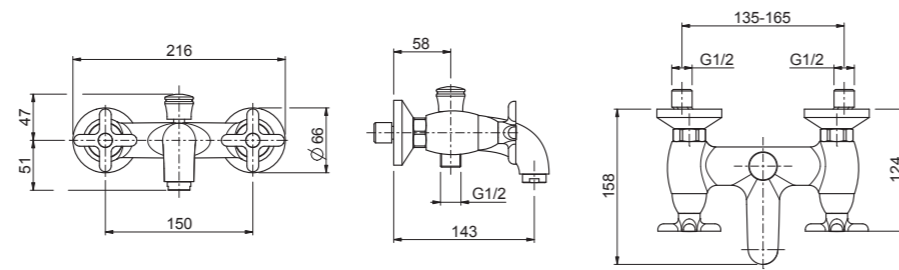

# Delta technical drawings

S020205 - basin

S020202 - wall sink

S020208 - bidet

S020207 - sink

S020201 - bath

S036506 - mini shower

sliding shower  
S036005