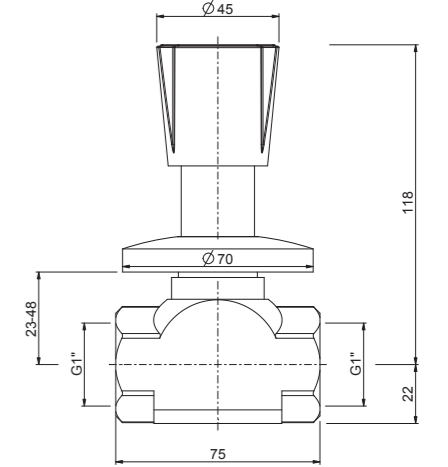

S020003 - bridge

S020083 - wall cock

S013202 - bibcock

S020082 - cooler cock

stop cock

1/2" - S053261

3/4" - S053262

1" - S053263