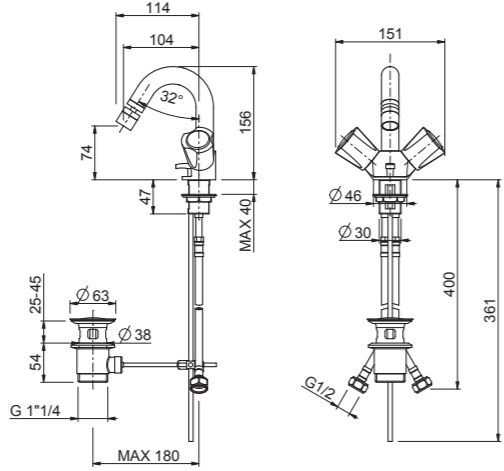

# Atlanta technical drawings

S020105 - basin

S020151 - bath

S020108 - bidet

S020102 - wall sink

S020101 - bath

S020107 - sink

Atlanta technical drawings

S020103 - bridge

S013212 - bibcock

S020182 - pillar cock

S052002 - angle valve

S020183 - wall cock

stop cock

1/2" - S053271

3/4" - S053272