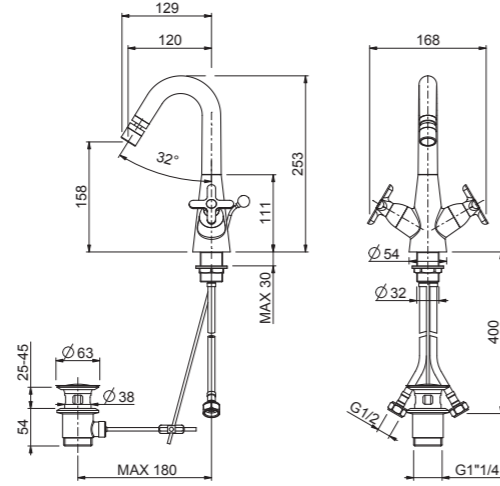

# Atlanta technical drawings

S020105 - basin

S020151 - bath

S020108 - bidet

S020102 - wall sink

S020101 - bath

S020107 - sink

Atlanta technical drawings

S020103 - bridge

S013212 - bibcock

S020182 - pillar cock

S052002 - angle valve

S020183 - wall cock

stop cock

1/2" - S053271

3/4" - S053272

1" - S053273

sliding shower  
S036003

S036505 - mini shower

# Delta technical drawings

S020205 - basin

S020202 - wall sink

S020208 - bidet

S020207 - sink

S020201 - bath

S036506 - mini shower

sliding shower  
S036005