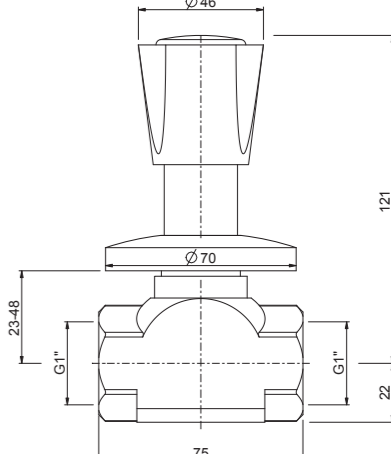

1" - S053273