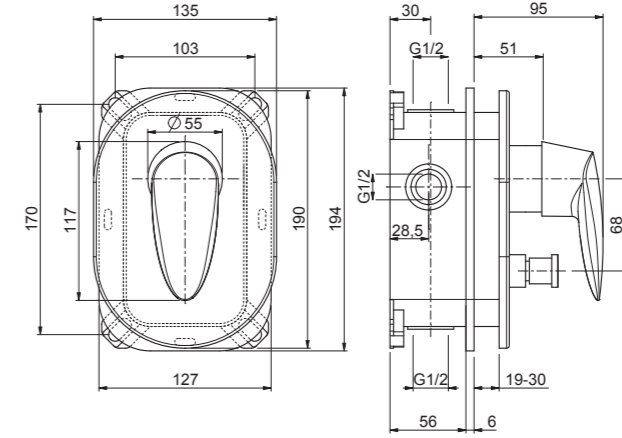

# Corina technical drawings

S0200055 - basin

S0200060 - external shower

S0200058 - bidet

S0200051 - built-in shower

S0200059 - bath

S0200052 - wall sink

# Corina technical drawings

S0200057 - sink

S052010 - angle valve

S036504 - mini shower

S036004 - sliding shower