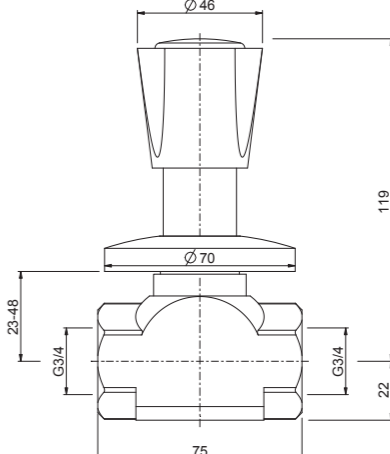

# Atlanta technical drawings

S020105 - basin

S020151 - bath

S020108 - bidet

S020102 - wall sink

S020101 - bath

S020107 - sink

Atlanta technical drawings

S020103 - bridge

S013212 - bibcock

S020182 - pillar cock

S052002 - angle valve

S020183 - wall cock

stop cock

1/2" - S053271

3/4" - S053272