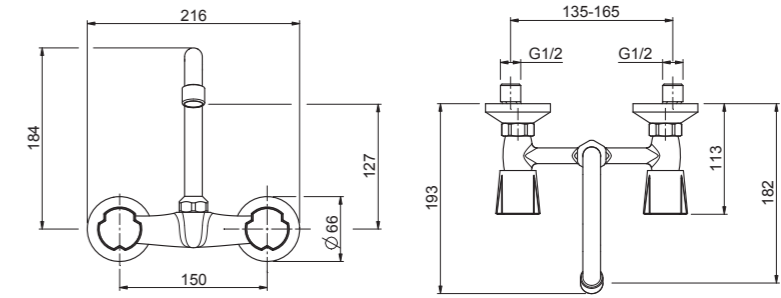

# Claris technical drawings

S036507 - mini shower

Costa technical drawings

S020005 - basin

S020002 - wall sink

S020051 - bath

S020007 - sink

S020001 - bath