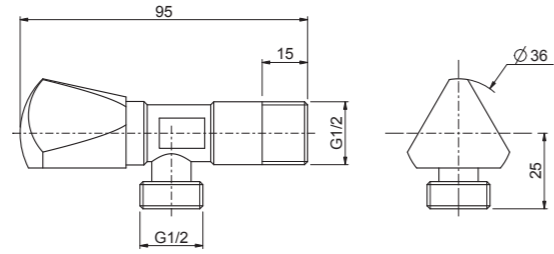

Tiffany technical drawings

S052020 - angle valve